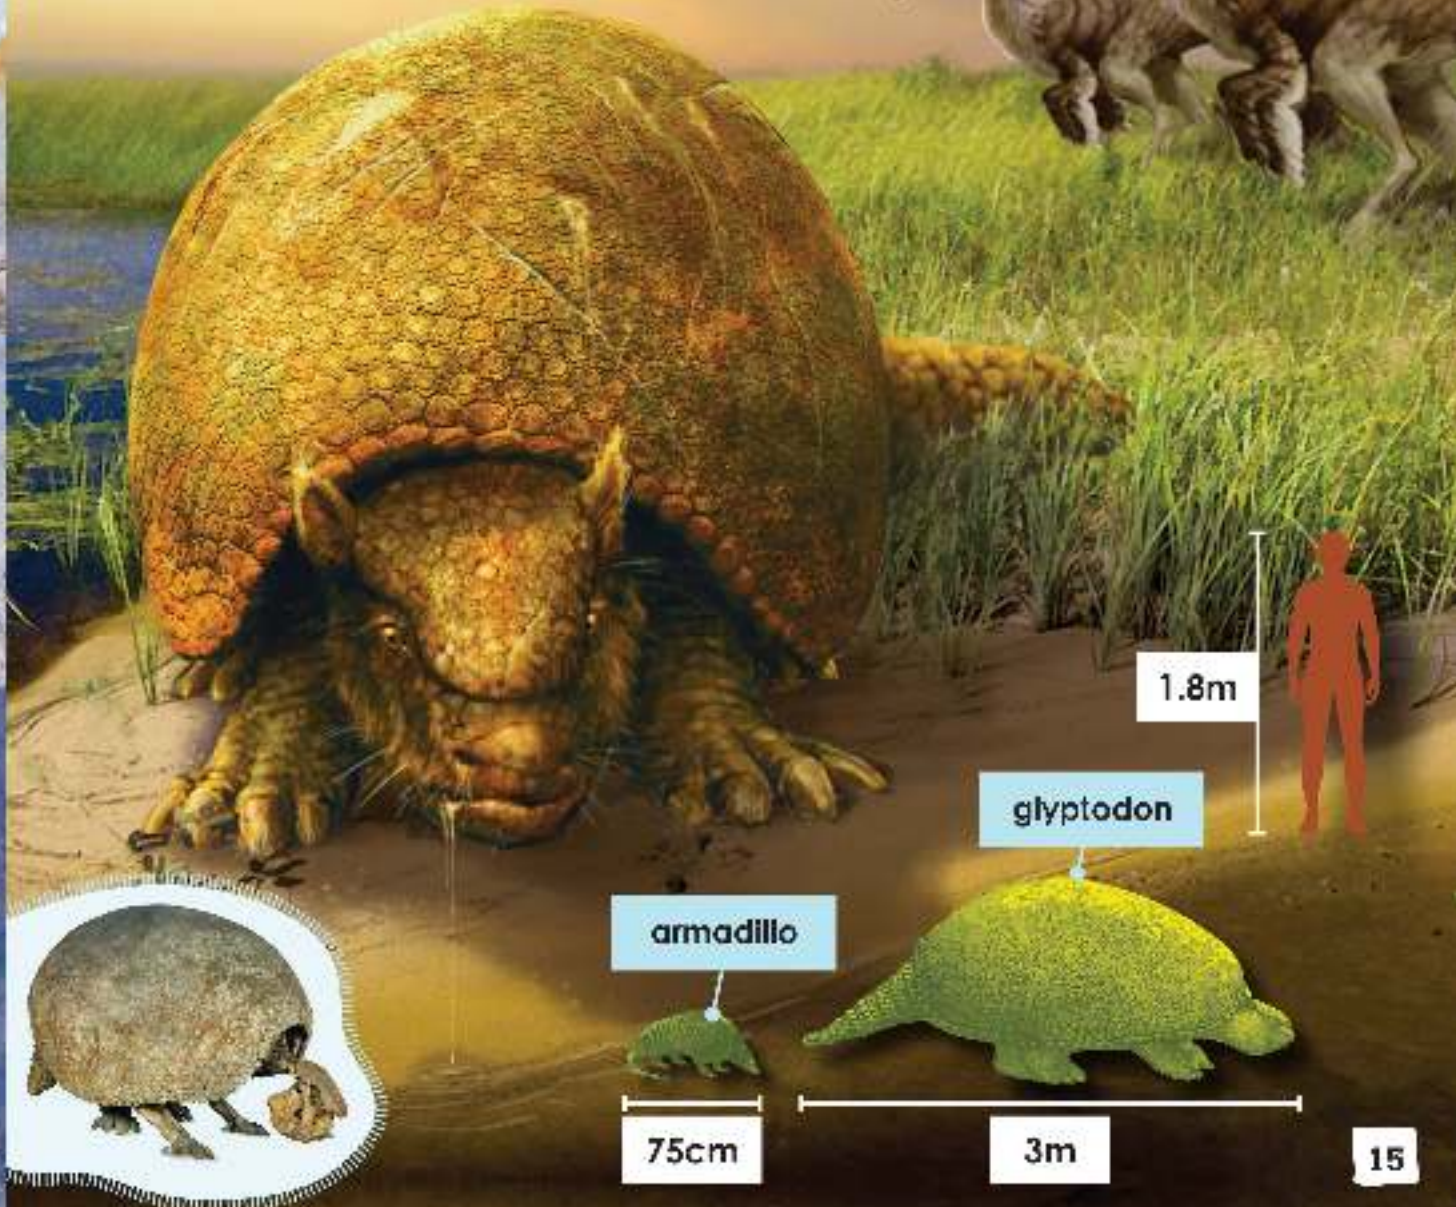

Scientists know a lot about woolly mammoths because whole animals have been found frozen in ice. Scientists have also looked at the mammoths' frozen **dung**! The dung shows that mammoths ate grass, moss and flowers.

woolly mammoth

African elephant

1.8m

3.3m

3.3m

Glyptodons (*say* glip-toa-dons) looked like giant armadillos. Some were about three metres long. They had thick bony shells, and big heavy tails.

1.8m

glyptodon

armadillo

75cm

3m