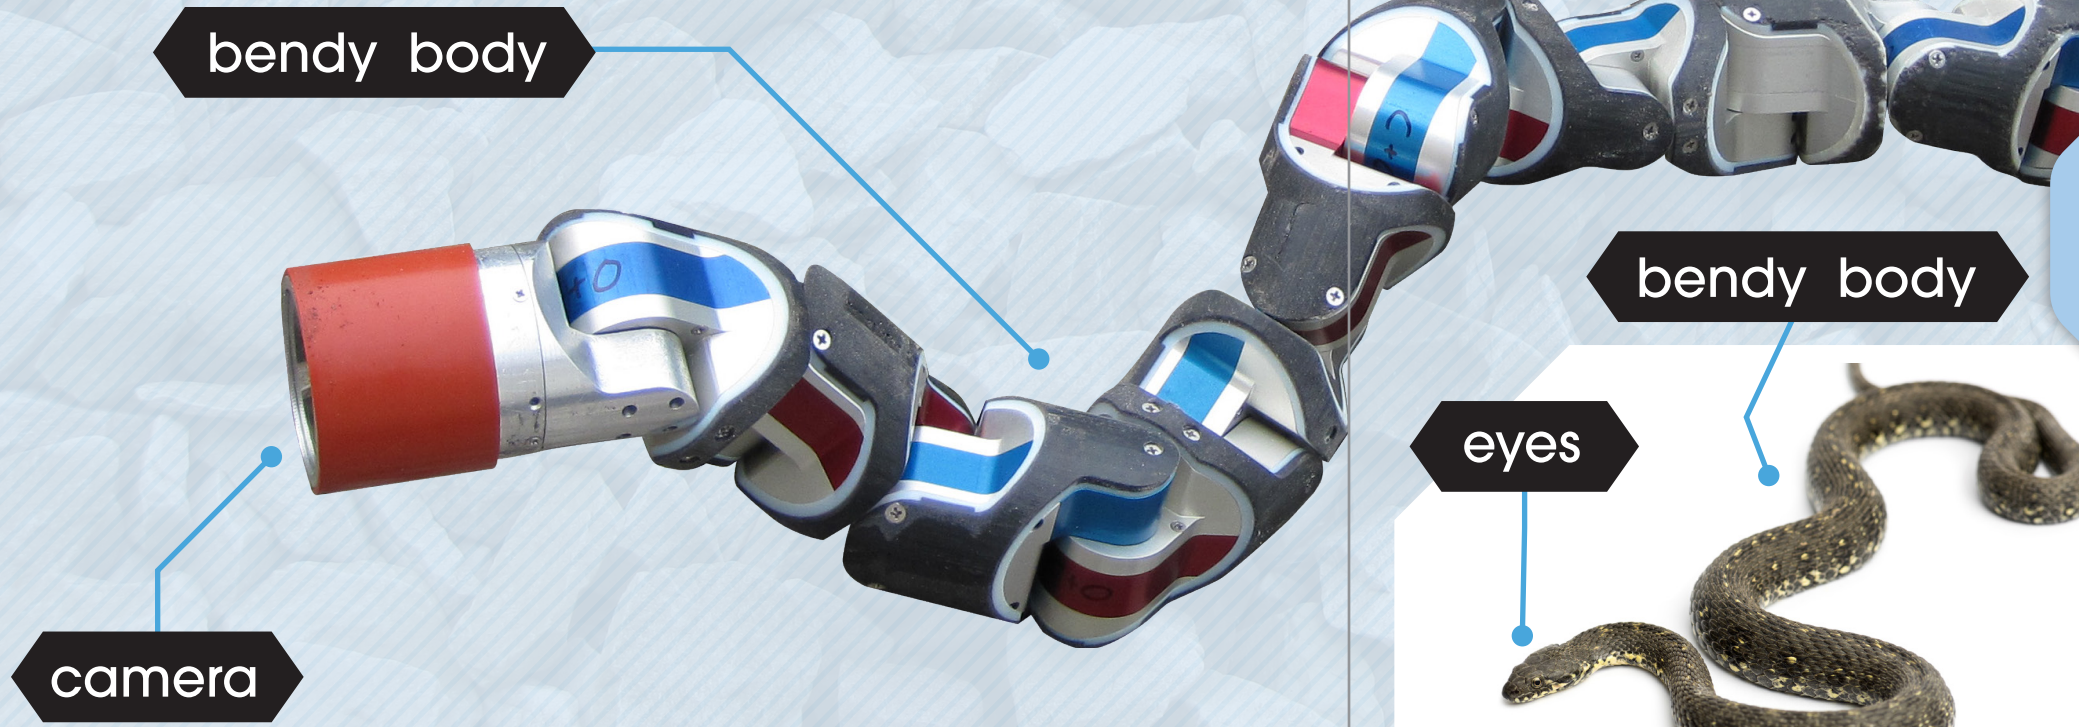

Robot Reptile

This robot snake is long and thin. It moves by wriggling its body from side to side, just like a real snake.

The robot twists through pipes. Its camera takes pictures that show if a pipe is broken. Then people can mend the pipe.

The robot snake helps us look inside machines, too.