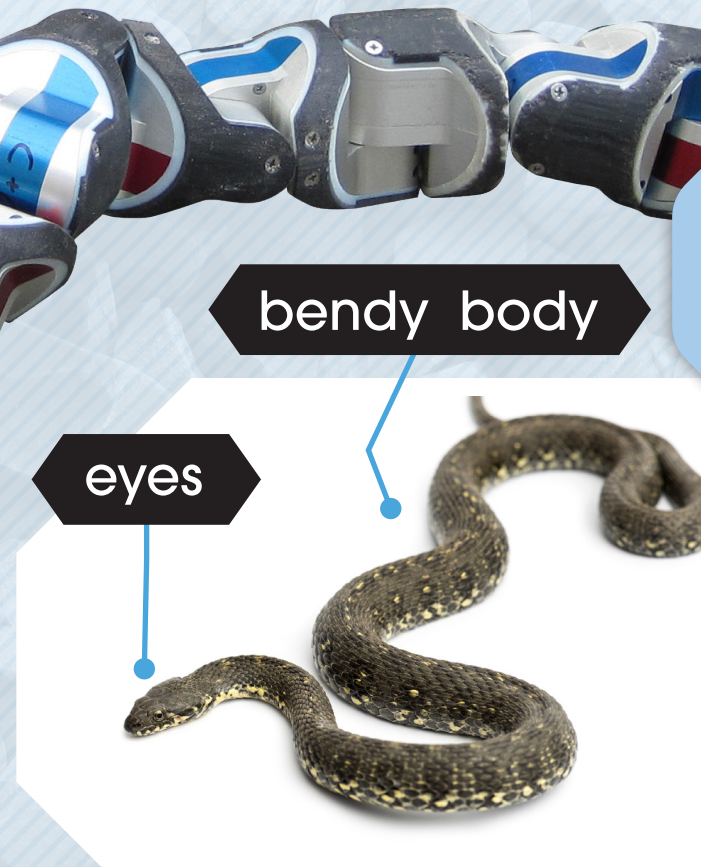

Robot Reptile

This robot snake is long and thin. It moves by wriggling its body from side to side, just like a real snake.

The robot twists through pipes. Its camera takes pictures that show if a pipe is broken. Then people can mend the pipe.

The robot snake helps us look inside machines, too.